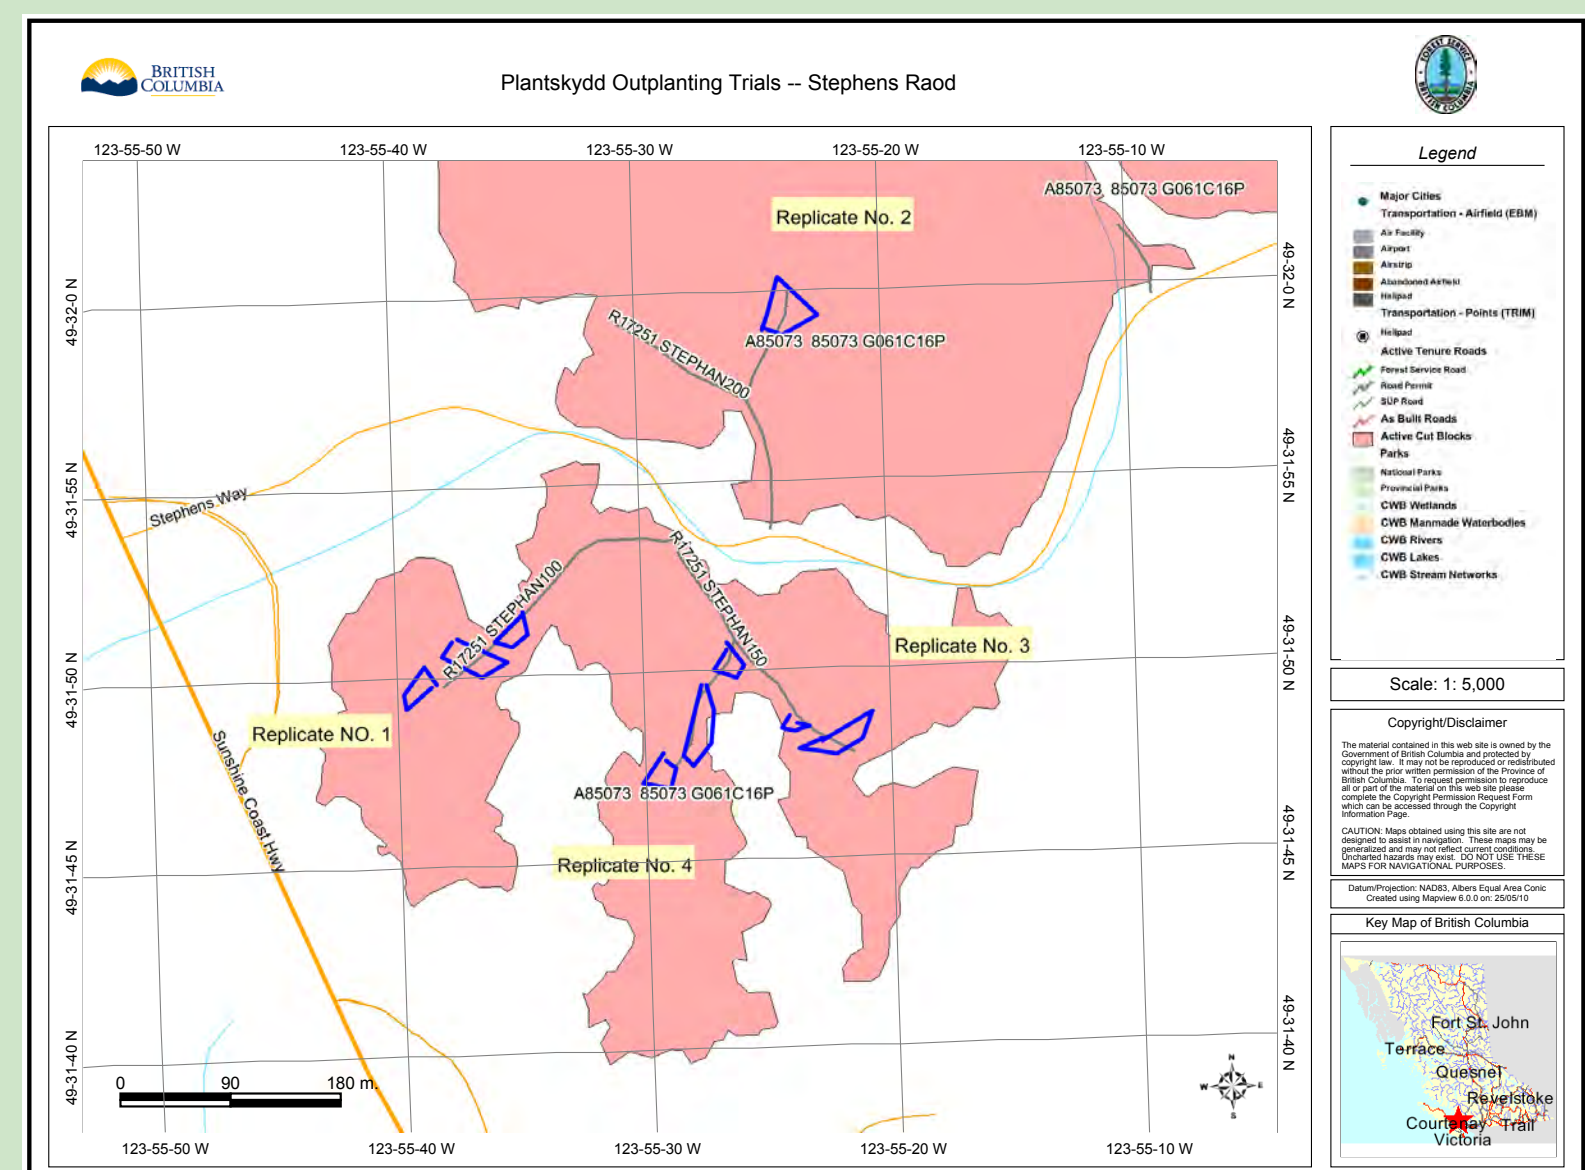

## The Costs

## The Area

BC Timber Sales Cutblock A85073 on the Sunshine Coast. Four replicates planted from February to September 2010. Size of replicates - 0.1ha each.

## Selection Criteria

Cutblock A85073 is located in a known high browse site frequented by Roosevelt elk and deer.