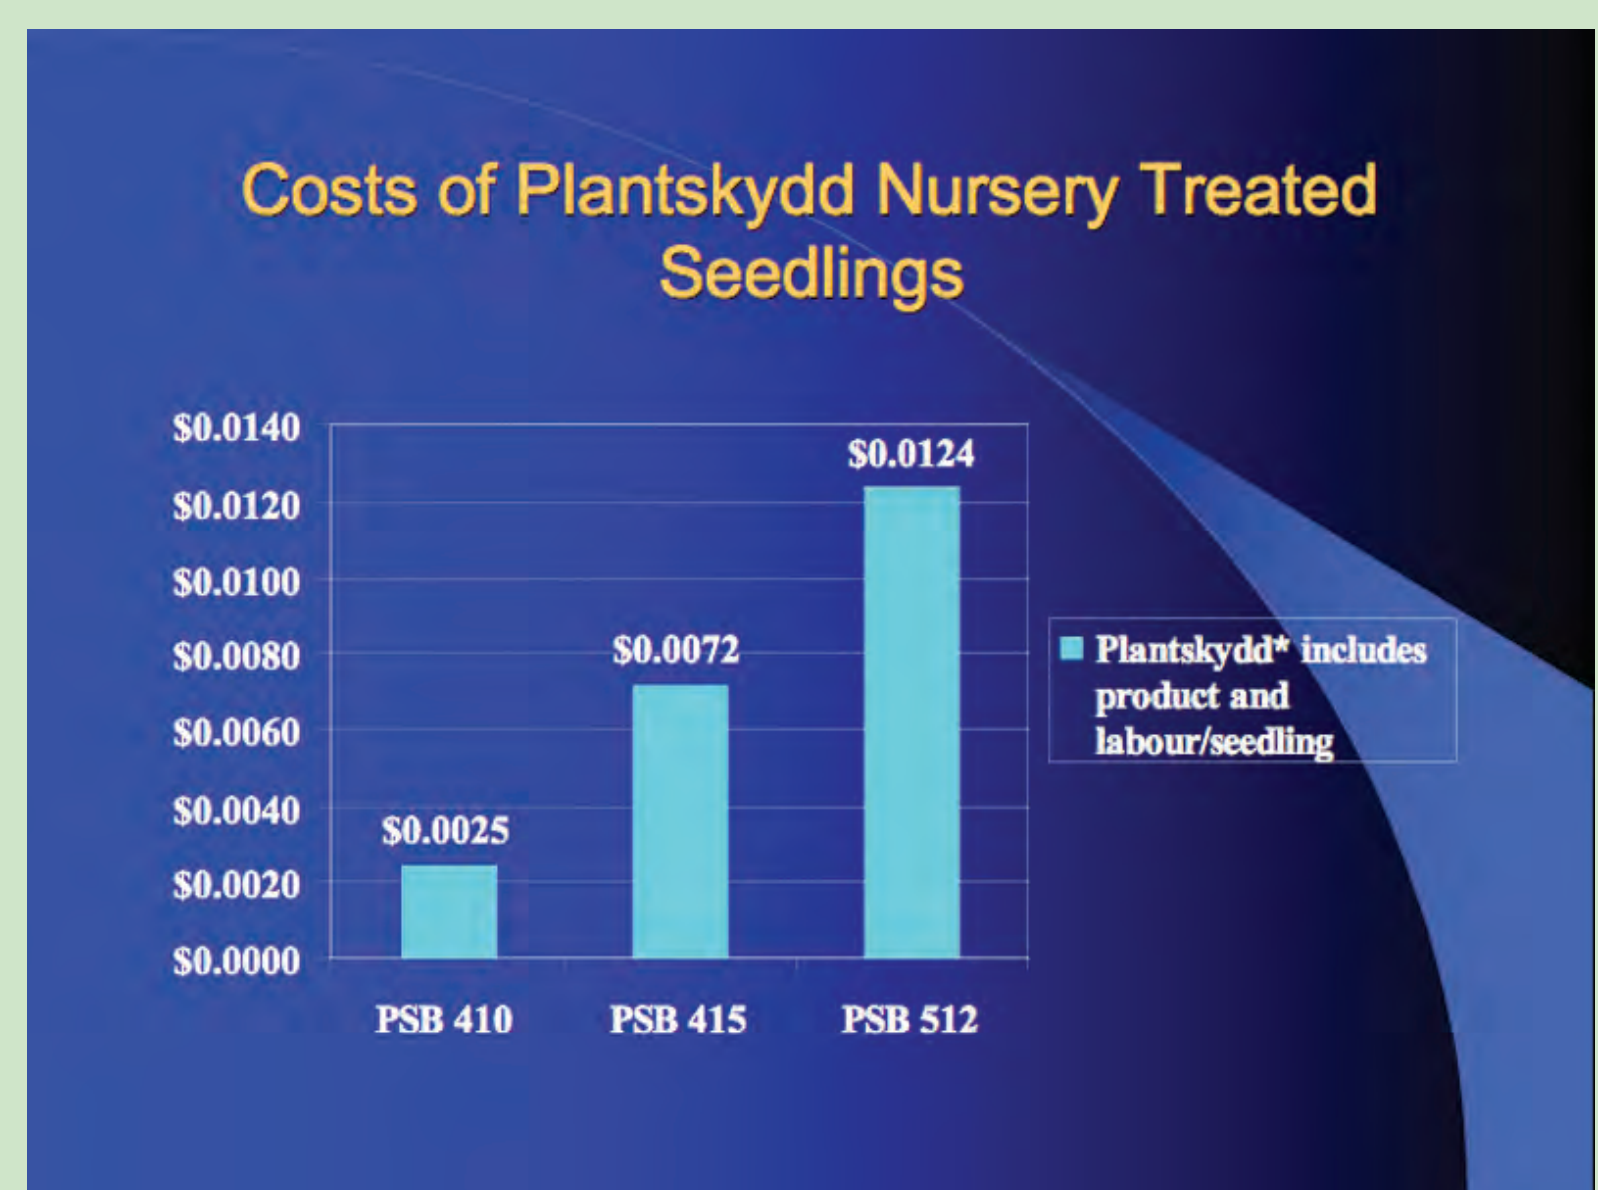

The Costs

The Area

BC Timber Sales Cutblock A85073 on the Sunshine Coast. Four replicates planted from February to September 2010. Size of replicates - 0.1ha each.